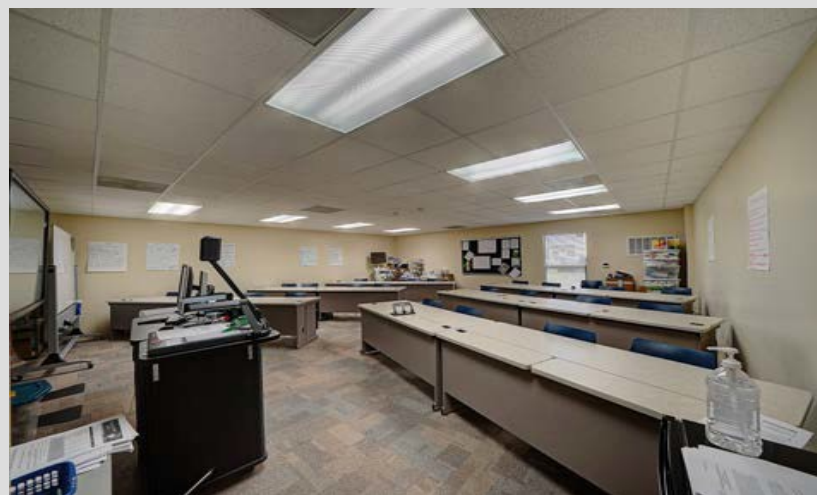

Modular Classroom Building

Available Immediately

P.O. Box 660280
Dallas, Tx 75266-0280
Main: 972-864-7300
www.morganusa.com

We Will Deliver and Install All or Part of this Building on Your Site