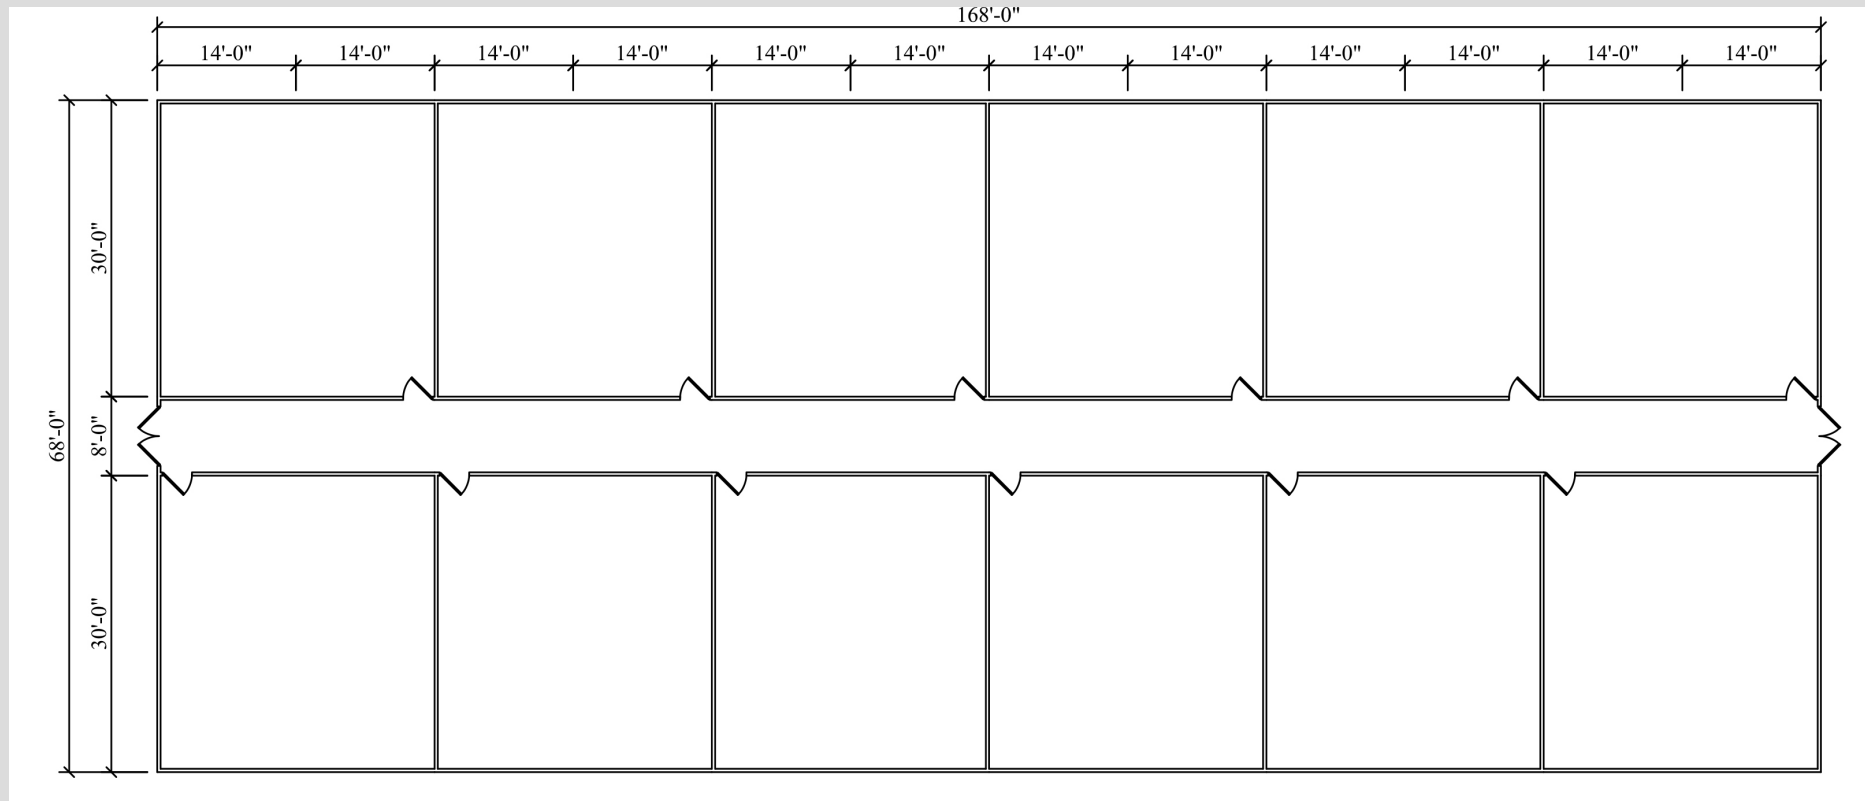

This Building can be Divided at Any of the 14' Module Lines. You Can Take All or Part of This Building

68' x 168'
12,424 sq. ft.

Modular Building Complex

Available Immediately

P.O. Box 660280
Dallas, Tx 75266-0280
Main: 972-864-7300
www.morganusa.com