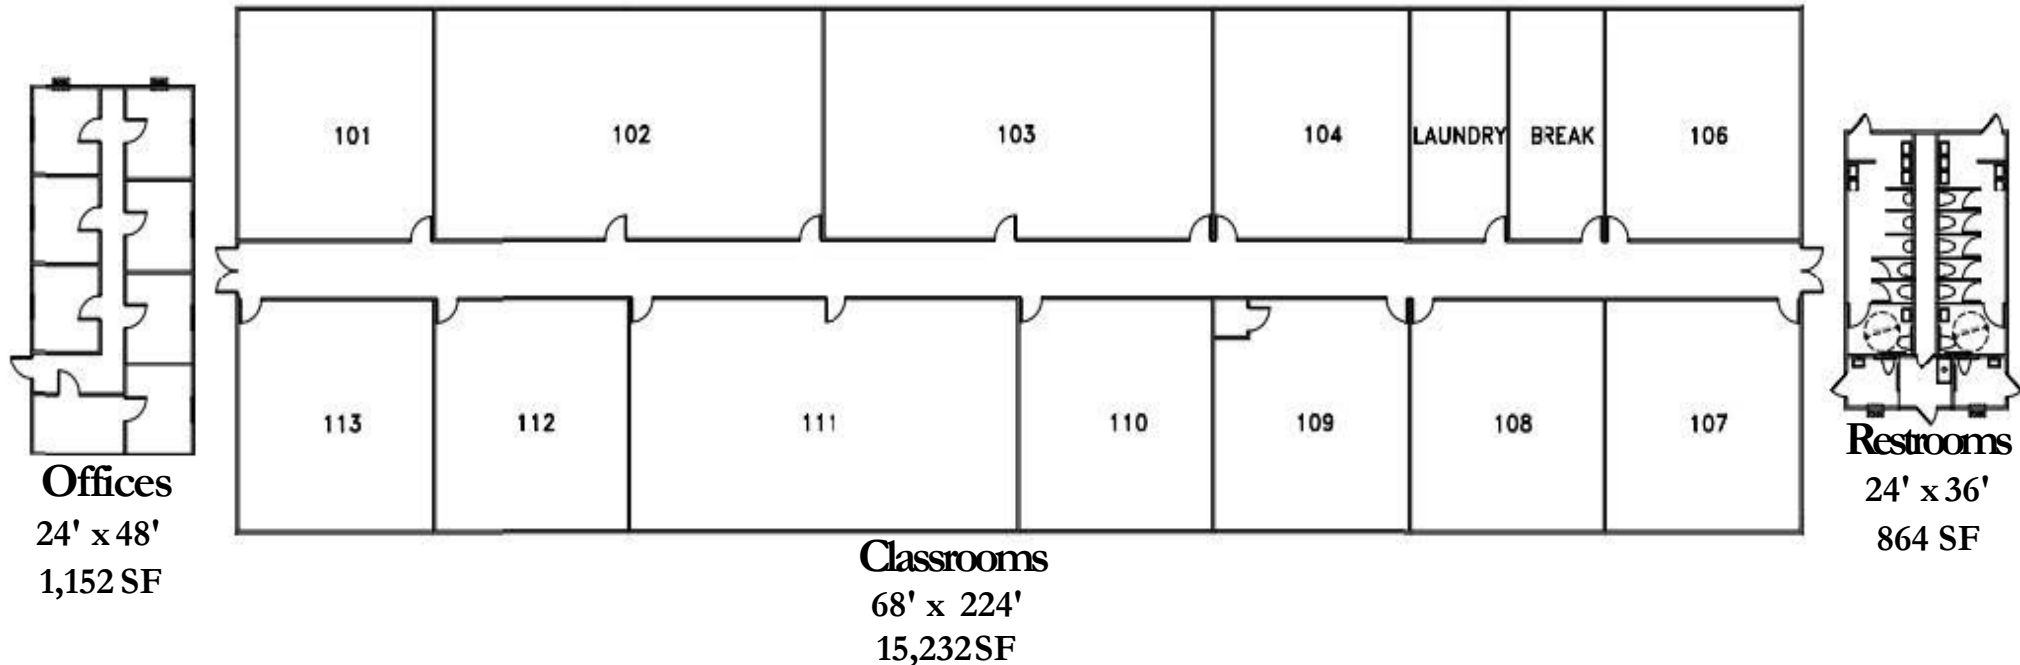

Modular Building Complex

Available Immediately

P.O. Box 660280
Dallas, Tx 75266-0280
Main: 972-864-7300
www.morganusa.com

We Will Deliver and Install All or Part of this Building on Your Site

Modular Classroom Building

(Be Divided at Any of the 14' Module Lines With 15,232 SF to Choose From)

- ❖ Modular Office Facility at 1,152 SF
- ❖ Modular Classroom Facility at 15,232 SF (Can Be Divided to Fit Your Needs)
- ❖ Modular Restroom Building at 864 SF
- ❖ Complete Modular Complex is 17,248 SF for All Buildings
- ❖ 3 Building Complex 17,248 SF
- ❖ Can be Sold as a Complete Complex or Can be Divided
- ❖ Classrooms can be divided in sections to meet your specific needs.
- ❖ Could be Ideal for Offices, Classrooms, Lecture Halls, Labs or Medical Facilities