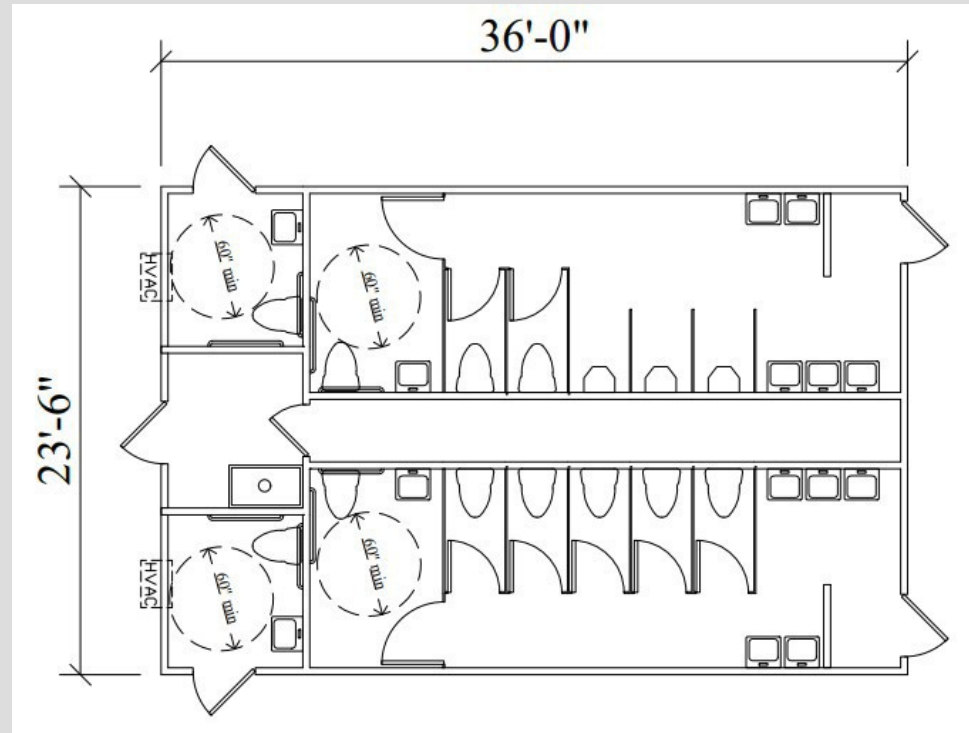

Modular Restroom Building

P.O. Box 660280
Dallas, Tx 75266-0280
Main: 972-864-7300
www.morganusa.com

Available Immediately

For Sale or Lease

We Will Deliver and Install On Your Site

24' x 36'
864 sq. ft.