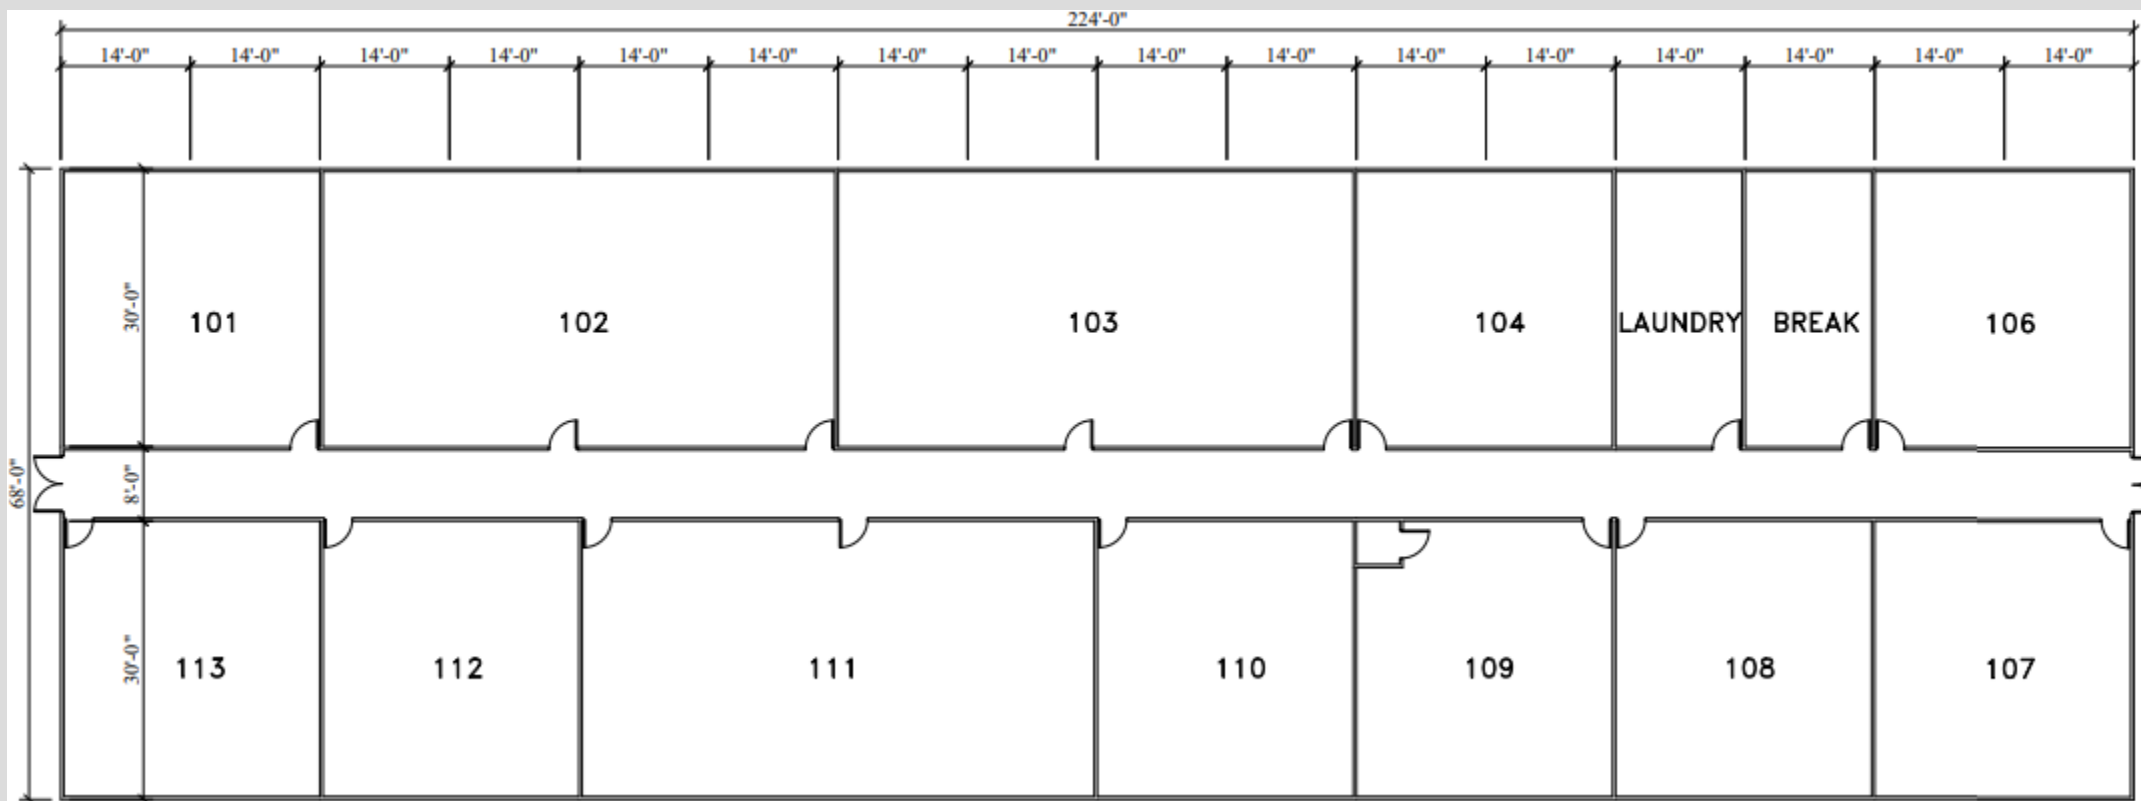

Modular Classroom Building

Available Immediately

P.O. Box 660280
Dallas, Tx 75266-0280
Main: 972-864-7300
www.morganusa.com

**We Will Deliver and Install
All or Part of this Building on Your Site**

This Building can be Divided at Any of the 14' Module Lines. You Can Take All or Part of This Building

68' x 224'

15,232 sq. ft.