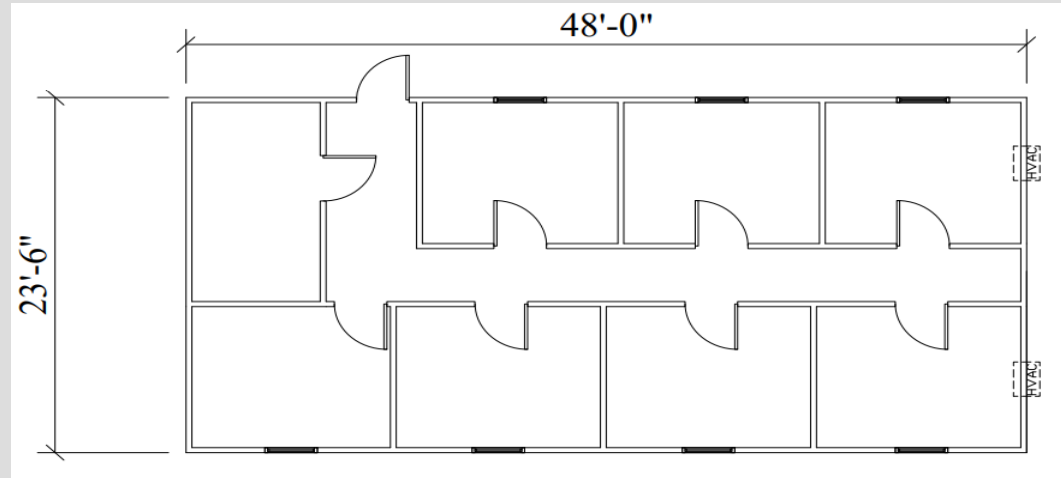

68' x 224'

15,232 sq. ft.

Modular Office Building

Available Immediately

P.O. Box 660280
Dallas, Tx 75266-0280
Main: 972-864-7300
www.morganusa.com

For Sale or Lease
We Will Deliver and Install On Your Site