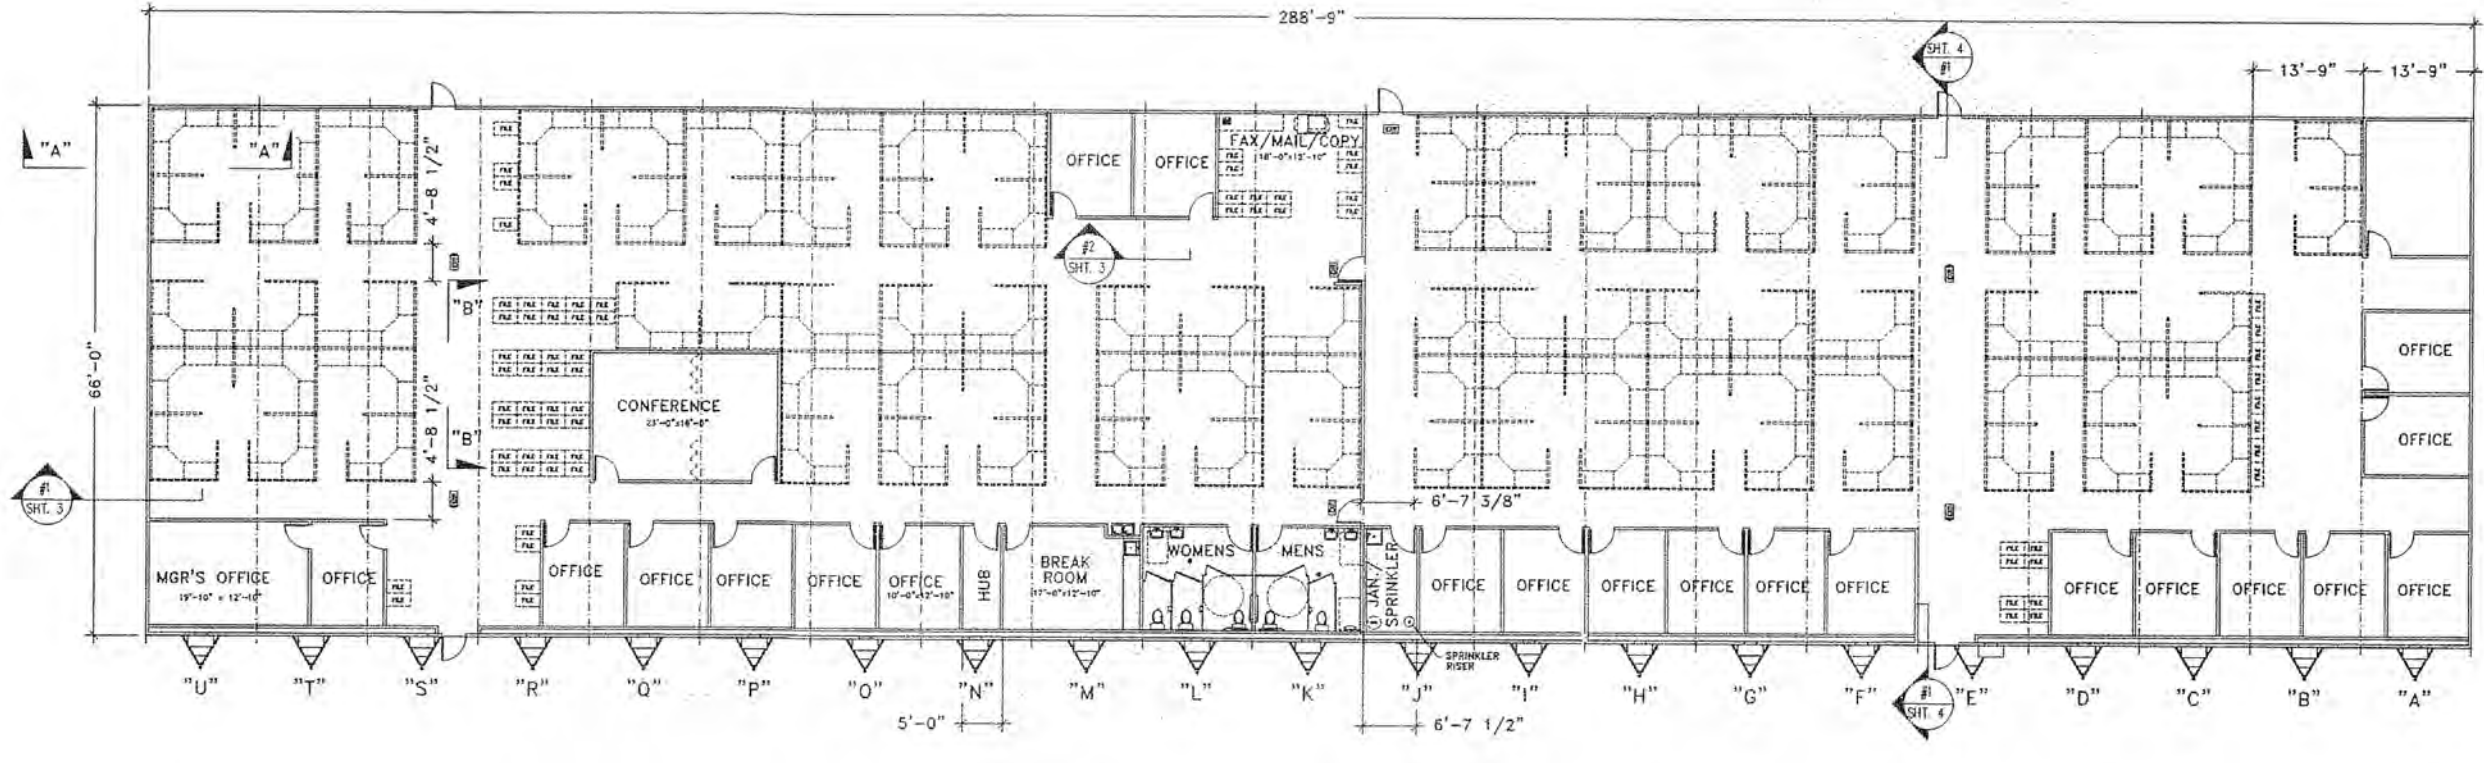

Modular Building Complex

Available Immediately

P.O. Box 660280
Dallas, Tx 75266-0280
Main: 972-864-7300
www.morganusa.com

66' x 289'
19074 sq. ft.