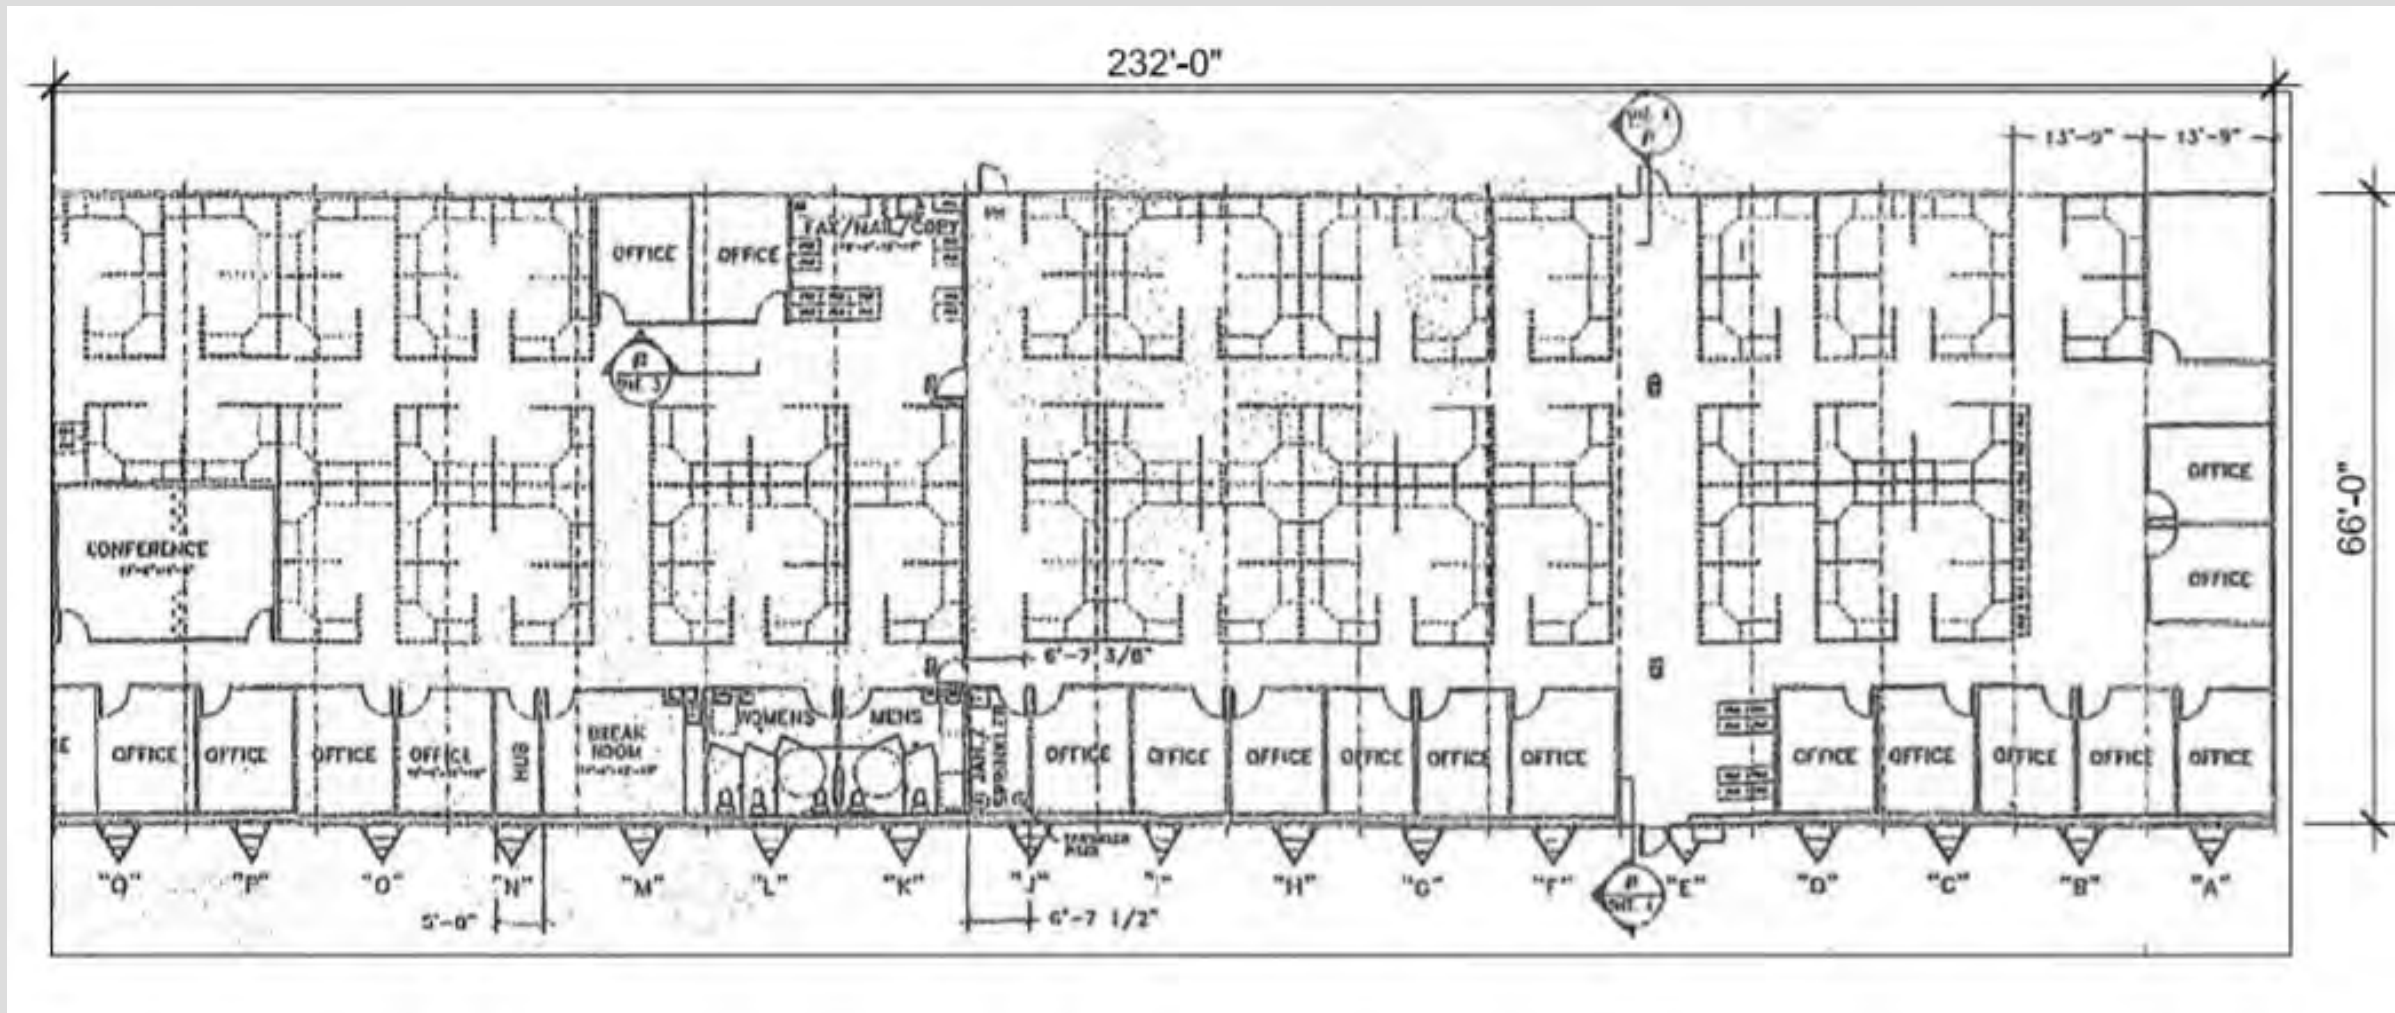

66' x 232'
13920 sq. ft.

The logo for Morgan, featuring the word "Morgan" in a white, cursive font on a blue rectangular background.

Guy Morgan
CEO/President
P.O.Box660280

Dallas, TX 75266-0280

Call Any Day and Time