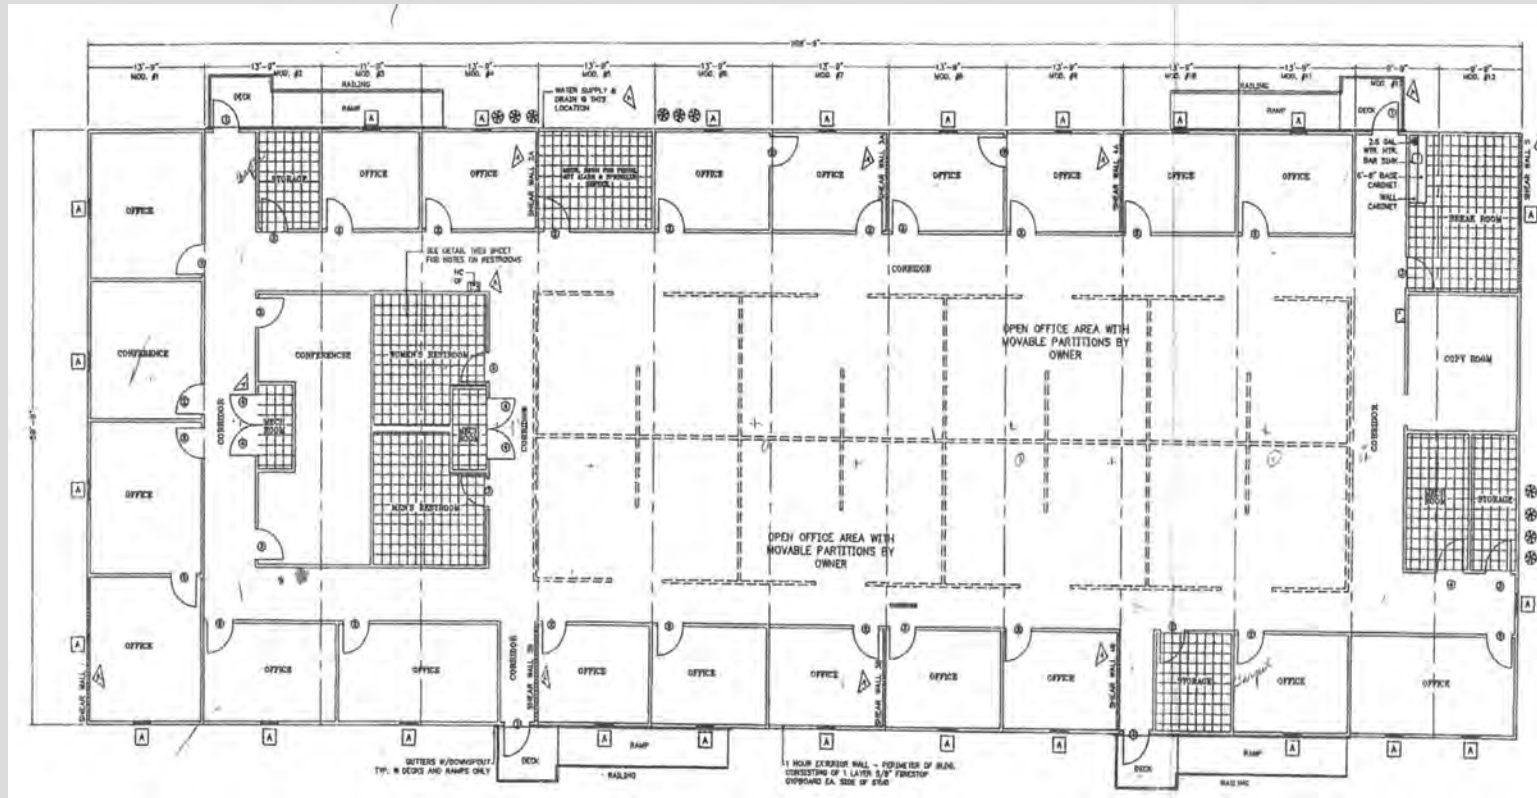

Available Immediately

**We Will Deliver and Install
All or Part of this Building on Your Site**

P.O. Box 660280
Dallas, Tx 75266-0280
Main: 972-864-7300
www.morganusa.com

This Building can be Divided at Any of the 14' Module Lines. You Can Take All or Part of This Building

60' x 169'

10,140 sq. ft.

Modular Office Building

Available Immediately

P.O. Box 660280
Dallas, Tx 75266-0280
Main: 972-864-7300
www.morganusa.com

For Sale or Lease
We Will Deliver and Install On Your Site

34' x 60'
1,152 sq. ft.

Modular Building Complex

Available Immediately

P.O. Box 660280
Dallas, Tx 75266-0280
Main: 972-864-7300
www.morganusa.com

66' x 289'
19074 sq. ft.

Modular Office Building

Available Immediately

66' x 232'
13920 sq. ft.

The logo for Morgan, featuring the word "Morgan" in a white, cursive font on a blue rectangular background.

Guy Morgan
CEO/President
P.O.Box660280

Dallas, TX 75266-0280

Call Any Day and Time