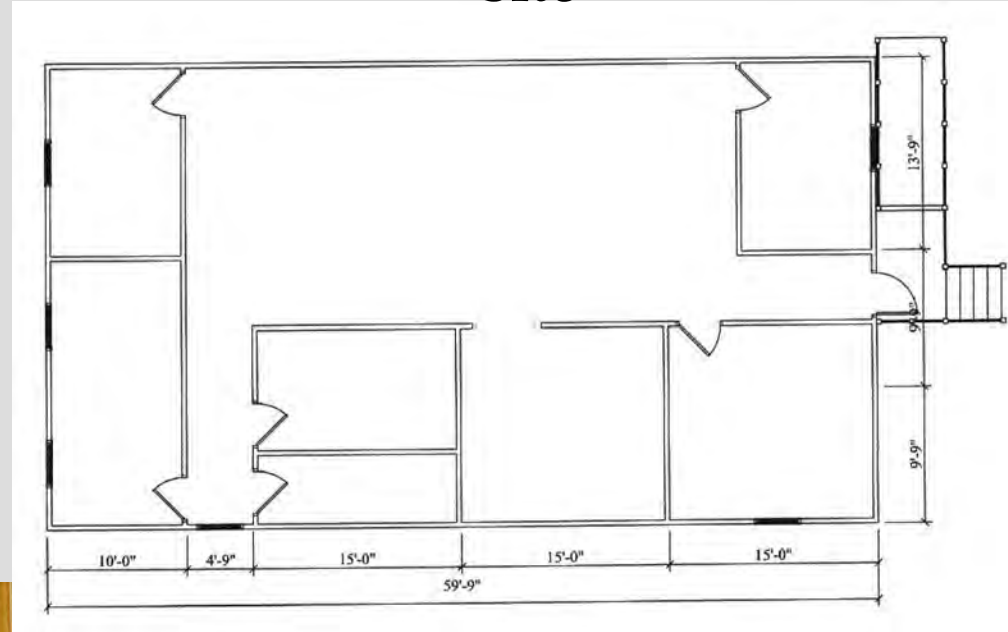

60' x 169'

10,140 sq. ft.

Modular Office Building

Available Immediately

P.O. Box 660280
Dallas, Tx 75266-0280
Main: 972-864-7300
www.morganusa.com

For Sale or Lease
We Will Deliver and Install On Your Site

34' x 60'
1,152 sq. ft.

Modular Building Complex

Available Immediately

P.O. Box 660280
Dallas, Tx 75266-0280
Main: 972-864-7300
www.morganusa.com

66' x 289'
19074 sq. ft.

Modular Office Building

Available Immediately

66' x 232'
13920 sq. ft.

The logo for Morgan, featuring the word "Morgan" in a white, cursive font on a blue rectangular background.

Guy Morgan
CEO/President
P.O.Box660280

Dallas, TX 75266-0280

Call Any Day and Time