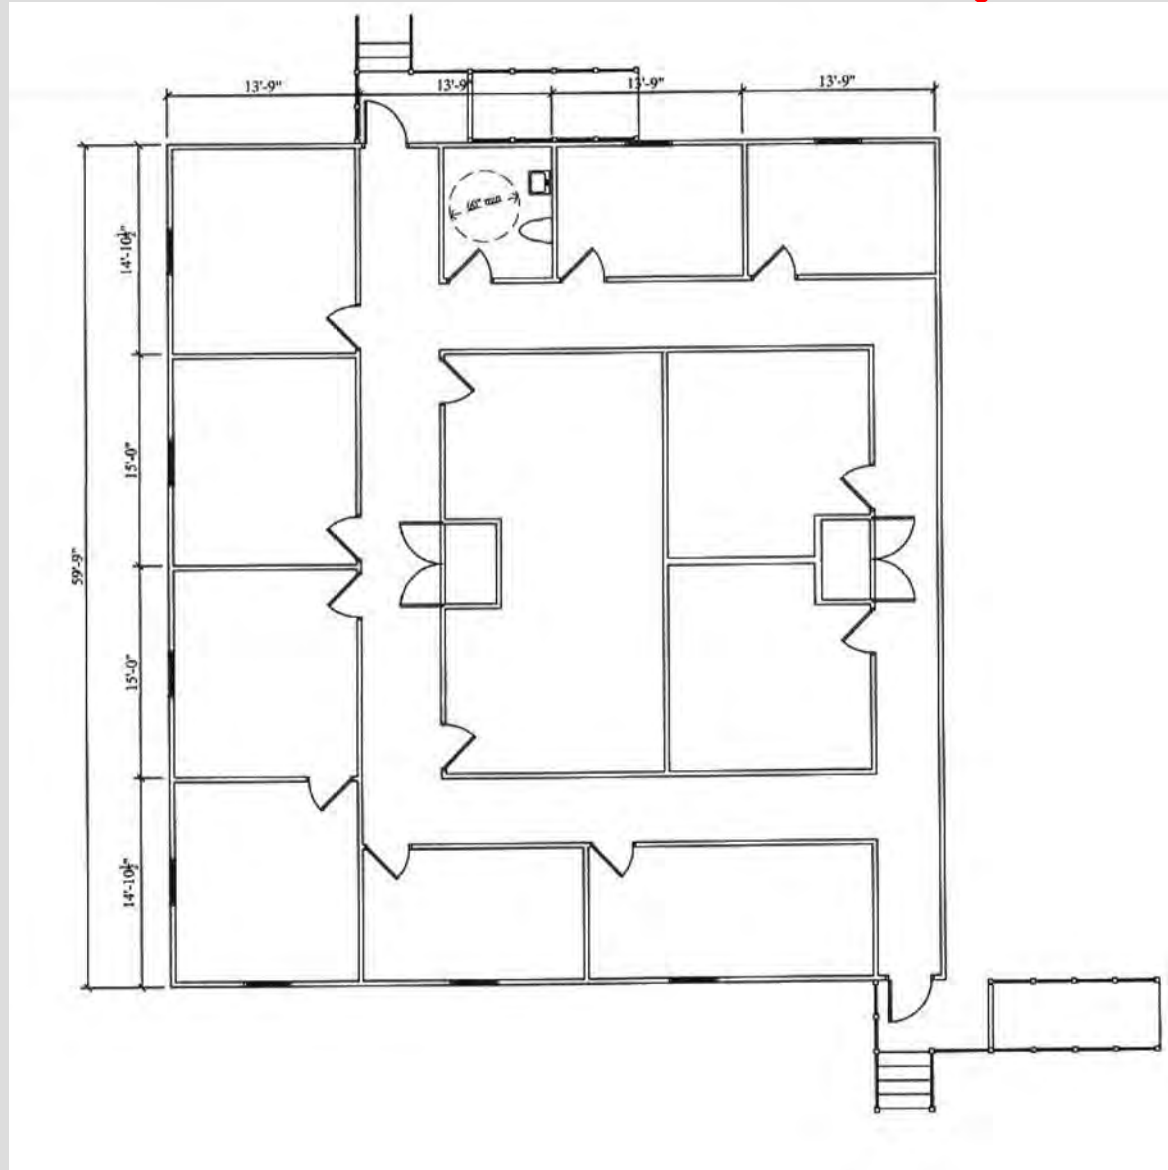

Modular Office Building

Available Immediately

P.O. Box 660280
Dallas, Tx 75266-0280
Main: 972-864-7300
www.morganusa.com

52' x 60'
3120 sq. ft.